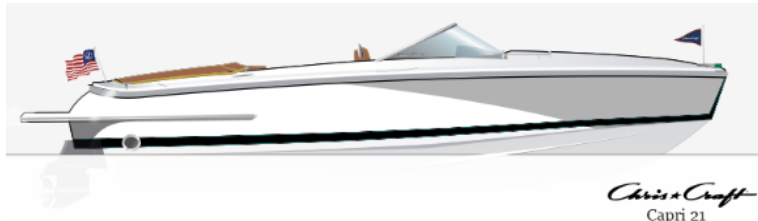

## **Chris Craft Capri 21 - 2016**

**Volvo Penta V8 5.3L 300HP Duoprop**

Snow-white with black stripe

Ivory cream Interior

Length 6,45 Beam 2,41 Weight: 1780KG

Standard options:

- Interior "Embossed Ivory cream"
- Soundsystem with radio & bluetooth connection
- Teak walkway
- Mahonie wood classic steering wheel
- Inox 316 window
- Inox cupholders
- Ski pole
- Bimini black

Extra options:

- CE certified
- Teak trim edition
- Teak on foredeck "white"
- Carpet woven seagrass
- Cockpit cover
- Mooring cover

**€ 104.418,= incl. Tax**

*Chris★Craft®*