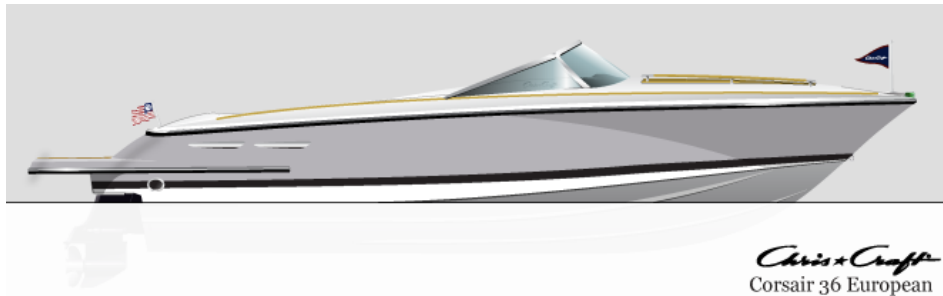

Exclusive Sportsboats Maaseik

Chris Craft Corsair 36 Heritage edition

Length 11,60 Width 3,80 Weight: 7.258KG

options:

- Full Heritage teak Edition and extra custom teak accents
- Iron Grey yacht-paint with black striping #
- 2x Volvo Penta 8,1L 420HP Fresh water cooling system
- Stainless steel duoprops
- Sidepower bow-truster #
- CE certified
- Ivory cream captains seats and interior #
- Mahogany classic steeringwheel 2019 #
- VHF raymarine #
- Teak swimplatform #
- Inox anchor with electric winch
- Macerator pump for wastetank
- Fusion Soundsystem with amplifier, radio & Bluetooth connection #
- Watersystem hot & cold with shower on swimplatform
- Cockpit Refrigerator and ice maker
- Comfortably sleeps 4 with Tecma Head and Shower
- Batterycharger 220volt #
- Westerbeke Power generator
- Hardwood-floor Cabin Maple
- Inox 316 classic window
- Kitchen with Refrigerator / Microwave / Coffee-machine / Stove / Sink
- Stainless steel swim ladder #
- Bimini "Black" under electric enginehatch #
- Cockitcover Black #
- Interspeed Antifouling bottom paint black #