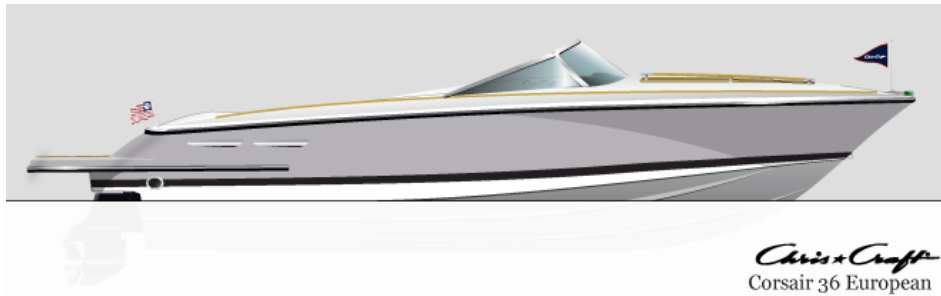

Chris Craft Corsair 36 Heritage edition

Length 11,60 Width 3,80 Weight: 7.258KG

options:

- 2x Volvo Penta 8,1L 420HP FWC
- Stainless steel duoprops
- Iron Grey yacht-paint with black striping #
- Sidepower bowtruster #
- CE certified
- Ivory cream captains seats and interior #
- Mahogany classic steeringwheel 2018 #
- VHF raymarine #
- Teak swimplatform #
- Inox anchor with electric winch
- Macerator pump for wastetank
- Fusion Soundsystem with amplifier, radio & Bluetooth connection #
- Watersystem hot & cold with shower on swimplatform
- 2x Refrigerator 1x ice maker
- Electric Tecma Toilet system
- Batterycharger 220volt #
- Westerbeke Power generator
- Hardwood-floor Cabin Maple
- Inox 316 classic window
- Microwave / Coffee-machine
- Stainless steel swim ladder #
- Bimini "Black" under electric enginehatch #
- Cockitcover Black #
- Antifouling bottom paint black #